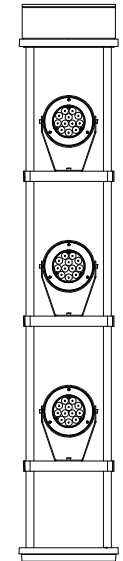

Mounting detail

Ordering Example : UAR - 20993 - White-Qty 3-40w - N - W30 - 120v - Options

PROJECT: _____ DATE: _____

TYPE: _____ QUANTITY: _____ NOTE: _____

Ligman Lighting USA reserves the right to change specifications without prior notice, please contact factory for latest information. Due to the continual improvements in LED technology data and components may change without notice.