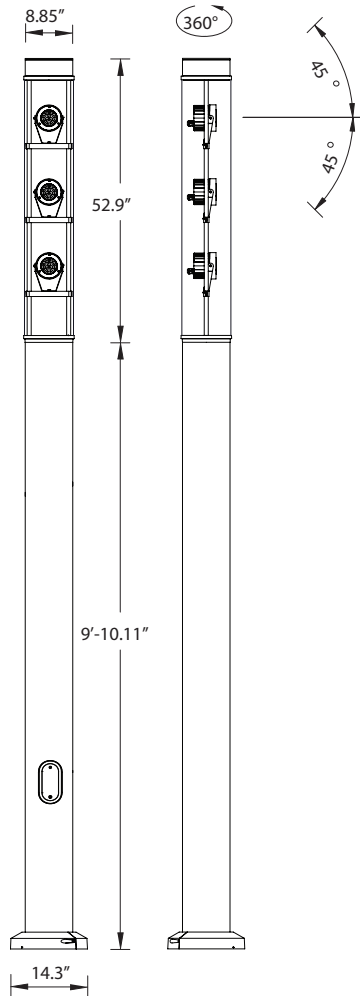

These Floodlights are enclosed inside a Clear, UV Stabalized, Vandal Resistant, Acrylic Cylinder.

The luminaires have high a power LED integral driver 120-277V, powering a high quality LED source with low energy consumption and long service life 60,000 – 80,000 hrs. These are available in 2700, 3000, 4000K

Extruded aluminum column manufactured to customer height requirements and is supplied complete with anchor bolts and aluminum bolt cover

The Floodlights are fully rotational and adjustable with a secure locking mechanism to ensure the fixture will not move after aiming.

Fixture heads can be arranged to suit designers requirements with different fixture quantities, beam options as well as lamp wattages to provide the desired lighting solution.

Physical Data

Length: 14.3"
Height: 9' 10.11"
Weight: 92.5 lb

Lamp

☐ Qty 3 - 40w - 2440lm - Spotlights

Beam Angle (Please Specify)

- ☐ N - Narrow Beam: 13 Deg
- ☐ M - Medium Beam: 22 Deg
- ☐ W - Wide Beam: 39 Deg

LED Color (Please Specify)

- ☐ W27 - 2700K
- ☐ W30 - 3000K
- ☐ W40 - 4000K

Voltage (Please Specify)

- ☐ 120V
- ☐ 277V
- ☐ Other _____

Options (Please Specify)

Color (Please Specify)

- ☐ 01-Black - RAL 9011
- ☐ 02- Dark Grey - RAL 7043
- ☐ 03-White - RAL 9003
- ☐ 04 - Metallic Silver - RAL 9006
- ☐ 05-Matt Silver - RAL 9006
- ☐ 07- Custom - RAL _____
- ☐ 06-Bronze - RAL 6014

☐ HGT - Specify Custom Height _____ ft

☐ GFCI - GFCI Receptacle - Specify Position _____

Mounting detail

Ordering Example : UAR - 20993 - White-Qty 3-40w - N - W30 - 120v - Options

PROJECT: _____ DATE: _____

TYPE: _____ QUANTITY: _____ NOTE: _____

Ligman Lighting USA reserves the right to change specifications without prior notice, please contact factory for latest information. Due to the continual improvements in LED technology data and components may change without notice.