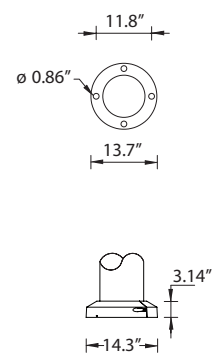

Mounting detail

Ordering Example : UAR - 20993 - White-Qty 3-40w - N - W30 - 120v - Options

PROJECT: _____ DATE: _____

TYPE: _____ QUANTITY: _____ NOTE: _____

Ligman Lighting USA reserves the right to change specifications without prior notice, please contact factory for latest information. Due to the continual improvements in LED technology data and components may change without notice.